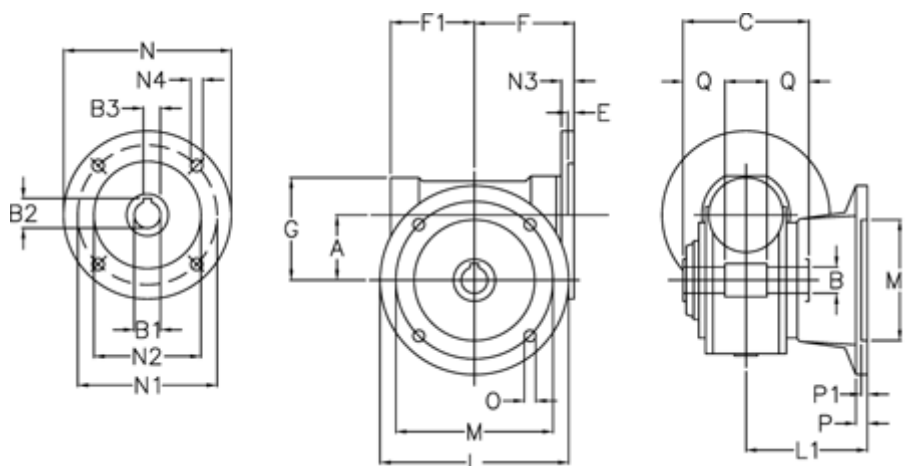

Article number: 390218504045510

Description: Worm gear  
VF 185-F2-40-160B5, without lubrication

## Measures

A	= 185.4	F1	= 205	N2	= 250
B	= 60 H7	G	= 267	N3	= 18
B1 E7	= 42	L	= 400	N4	= 18
B2	= 45.3	L1	= 255	O	= 22
B3 H9	= 12	M	= 350	P	= 22
C	= 190	M1	= 280	P1	= 20
E	= 4	N	= 350	Q	= 65
F	= 217	N1	= 300		